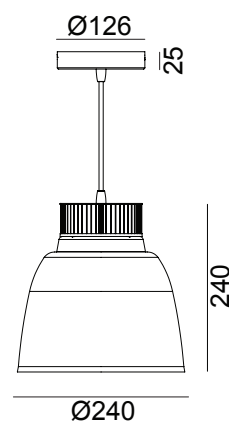

PL-PE002

- 29W LED pendant light with integrated Phillips Zhaga DLMi module and 2m flex length. Integrated 0-10V DC dimmable driver included.
- Available in white and black colour finish.

920
1,518
LUMENS

29W
WATT

3000K
4000K
COLOUR

IP20
IP RATING

220-240V
AC

54°
BEAM ANGLE

3
YEARS
WARRANTY

0-10V
DIMMING

Model	IP Rating	Power (W)	Lumen Output (lm)	CCT	CRI	Beam Angle	Dimming	Dimensions	Length	Voltage	Fitting Colour
PL-PE002	IP20	29W	920lm 1,518lm	3000K 4000K	≥80	54°	0-10V	Ø240x240mm	2m	220-240V AC	Black White