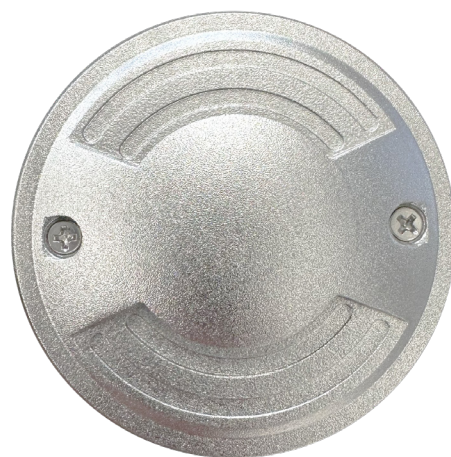

LS-INGROUND04-2W

IP67 2W high quality LED Inground Light.
Manufactured from marine grade aluminium finish with stainless steel face and clear glass diffuser.

2x112

LUMENS

2W

WATT

3000K

COLOUR

IP67

IP RATING

24V

DC

30x30°

BEAM ANGLE

**1
YEARS**

WARRANTY

**NON
DIMMABLE**

DIMMING

Model	IP Rating	Power (W)	Lumen Output (lm)	CCT	CRI	Beam Angle	Dimming	Dimensions	Body	Voltage	Fitting Colour
LS-INGROUND04-2W	IP67	2W	2x112lm	3000K	≥80	30x30°	Non Dimmable	Ø70x93mm	Aluminium	24V DC	Stainless Steel