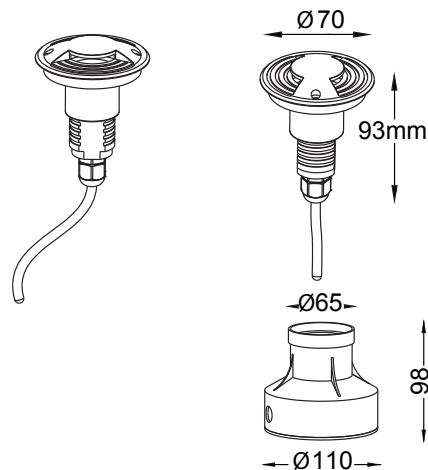

LS-INGROUND04-2W

IP67 2W high quality LED Inground Light.
Manufactured from marine grade aluminium finish with stainless steel face and clear glass diffuser.

2x112

LUMENS

2W

WATT

3000K

COLOUR

IP67

IP RATING

24V

DC

30x30°

BEAM ANGLE

**1
YEARS**

WARRANTY

**NON
DIMMABLE**

DIMMING

Model	IP Rating	Power (W)	Lumen Output (lm)	CCT	CRI	Beam Angle	Dimming	Dimensions	Body	Voltage	Fitting Colour
LS-INGROUND04-2W	IP67	2W	2x112lm	3000K	≥80	30x30°	Non Dimmable	Ø70x93mm	Aluminium	24V DC	Stainless Steel