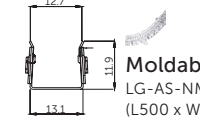

Accessories

End Cap Set

LG-AS-NMS1217GH0-EC
(L18 x W14 x H19mm)

Top Connector

LG-AS-NMS1217HT0-FL
(Wire: 500mm/ IP54)

Bottom Connector

LG-AS-NMS1217HB0-FL
(Wire: 500mm/ IP54)

Left Connector

LG-AS-NMS1217HL0-FL
(Wire: 500mm/ IP54)

Right Connector

LG-AS-NMS1217HR0-FL
(Wire: 500mm/ IP54)

Quick Connector EC

LG-AS-NMS1217TX0-FL
(IP54)

Moldable Groove

LG-AS-NMS1217M-500
(L500 x W13.1 x H11.9mm)

Flat Al Carrier / Clip

LG-AS-NMS1217A-1000/25
(L1000/25 x W14.4 x H18.85mm)

Reserved Al Carrier / Clip

LG-AS-NMS1217A1-1000/25
(L1000/25 x W14.4 x H24.85mm)

IK08

SALTWATER RESISTANT

SOLVENT RESISTANT

UV RESISTANT

CE

UL E498657

RoHS

Reach

CB

UK CA

Model	IP Rating	Typical Power (W/M)	Max Power (W/M)	Lumen Output (lm)	CCT	CRI	Beam Angle	Dimming	Cuttable (mm)	Dimensions	Voltage	Bend Radius
LG-NMS1217	IP67	12W/M	13.2W/M	/	RGB	/	115°	Optional	7LED 83mm	12x17mm	24V DC	\geq 60 mm
		14.4W/M	16W/M		RGB+2700K RGB+3000K				12LED 62.5mm			
		18W/M	20.7W/M		SPI-RGB				7LED 83mm			
		9.6W/M	10.6W/M		Blue							