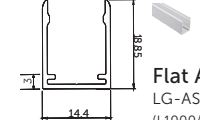

Accessories

End Cap Set

LG-AS-NMS1217GH0-EC
(L18 x W14 x H19mm)

Top Connector

LG-AS-NMS1217HT0-FL
(Wire: 500mm/ IP54)

Bottom Connector

LG-AS-NMS1217HB0-FL
(Wire: 500mm/ IP54)

Left Connector

LG-AS-NMS1217HL0-FL
(Wire: 500mm/ IP54)

Right Connector

LG-AS-NMS1217HR0-FL
(Wire: 500mm/ IP54)

Quick Connector EC

LG-AS-NMS1217TX0-FL
(IP54)

Moldable Groove

LG-AS-NMS1217M-500
(L500 x W13.1 x H11.9mm)

Flat Al Carrier / Clip

LG-AS-NMS1217A-1000/25
(L1000/25 x W14.4 x H18.85mm)

Reserved Al Carrier / Clip

LG-AS-NMS1217A1-1000/25
(L1000/25 x W14.4 x H24.85mm)

IK08

SALTWATER RESISTANT

SOLVENT RESISTANT

UV RESISTANT

CE

UL E498657

RoHS

Reach

CB

UK CA

Model	IP Rating	Typical Power (W/M)	Max Power (W/M)	Lumen Output (lm)	CCT	CRI	Beam Angle	Dimming	Cuttable (mm)	Dimensions	Voltage	Bend Radius
LG-NMS1217	IP67	12W/M	13.2W/M	/	RGB	/	115°	Optional	7LED 83mm	12x17mm	24V DC	\geq 60 mm
		14.4W/M	16W/M		RGB+2700K RGB+3000K				12LED 62.5mm			
		18W/M	20.7W/M		SPI-RGB				7LED 83mm			
		9.6W/M	10.6W/M		Blue							