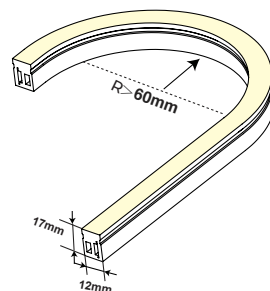

Accessories

End Cap Set

LG-AS-NMS1217GH0-EC
(L18 x W14 x H19mm)

Top Connector

LG-AS-NMS1217HT0-FL
(Wire: 500mm/ IP54)

Bottom Connector

LG-AS-NMS1217HB0-FL
(Wire: 500mm/ IP54)

Left Connector

LG-AS-NMS1217HL0-FL
(Wire: 500mm/ IP54)

Right Connector

LG-AS-NMS1217HR0-FL
(Wire: 500mm/ IP54)

Quick Connector EC

LG-AS-NMS1217TX0-FL
(IP54)

Moldable Groove

LG-AS-NMS1217M-500
(L500 x W13.1 x H11.9mm)

Flat Al Carrier / Clip

LG-AS-NMS1217A-1000/25
(L1000/25 x W14.4 x H18.85mm)

Reserved Al Carrier / Clip

LG-AS-NMS1217A1-1000/25
(L1000/25 x W14.4 x H24.85mm)

IK08

SALTWATER RESISTANT

SOLVENT RESISTANT

UV RESISTANT

CE

UL E498657

RoHS

Reach

CB

UK CA

Model	IP Rating	Typical Power (W/M)	Max Power (W/M)	Lumen Output (lm)	CCT	CRI	Beam Angle	Dimming	Cuttable (mm)	Dimensions	Voltage	Bend Radius
LG-NMS1217	IP67	12W/M	13.2W/M	/	RGB	/	115°	Optional	7LED 83mm	12x17mm	24V DC	\geq 60 mm
		14.4W/M	16W/M		RGB+2700K RGB+3000K				12LED 62.5mm			
		18W/M	20.7W/M		SPI-RGB				7LED 83mm			
		9.6W/M	10.6W/M		Blue							