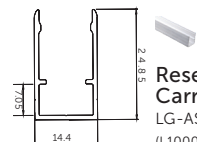

Accessories

End Cap Set

LG-AS-NMS1217GH0-EC
(L18 x W14 x H19mm)

Top Connector

LG-AS-NMS1217HT0-FL
(Wire: 500mm/ IP54)

Bottom Connector

LG-AS-NMS1217HB0-FL
(Wire: 500mm/ IP54)

Left Connector

LG-AS-NMS1217HL0-FL
(Wire: 500mm/ IP54)

Right Connector

LG-AS-NMS1217HR0-FL
(Wire: 500mm/ IP54)

Quick Connector EC

LG-AS-NMS1217TX0-FL
(IP54)

Moldable Groove

LG-AS-NMS1217M-500
(L500 x W13.1 x H11.9mm)

Flat Al Carrier / Clip

LG-AS-NMS1217A-1000/25
(L1000/25 x W14.4 x H18.85mm)

Reserved Al Carrier / Clip

LG-AS-NMS1217A1-1000/25
(L1000/25 x W14.4 x H24.85mm)

IK08

SALTWATER RESISTANT

SOLVENT RESISTANT

UV RESISTANT

CE

UL E498657

RoHS

Reach

CB

UK CA

Model	IP Rating	Typical Power (W/M)	Max Power (W/M)	Lumen Output (lm)	CCT	CRI	Beam Angle	Dimming	Cuttable (mm)	Dimensions	Voltage	Bend Radius
LG-NMS1217	IP67	12W/M	13.2W/M	/	RGB	/	115°	Optional	7LED 83mm	12x17mm	24V DC	\geq 60 mm
		14.4W/M	16W/M		RGB+2700K RGB+3000K				12LED 62.5mm			
		18W/M	20.7W/M		SPI-RGB				7LED 83mm			
		9.6W/M	10.6W/M		Blue							