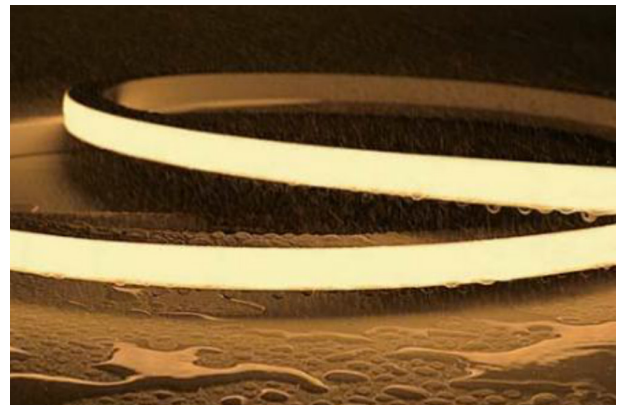

## LG-LN-FR-F16 (TOP BEND)

- Multiple spec, voltage 24V, length 20m roll, white light, RGB, optional.
- The silicone extrusion process, IP67 protection level, suitable for architectural outdoor lighting etc.
- Resistant to hydrochloric, acid and alkali corrosion, flame retardant, UV resistant.

### Accessories

**End Cap Connector**  
LG-F16B-A005

**End Cap**  
LG-F16B-A008

**AL Clip 95mm**  
LG-F16B-A009  
(L95 x W16 x H1.05mm)

**Moldable Groove**  
LG-AS-FR-S1515A-005  
(L1000 x W15.9 x H11.4mm)