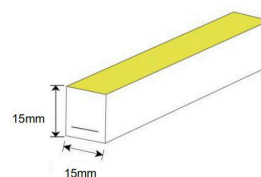

700lm/M
700lm/M
800lm/M
LUMENS

18W/M
MAX WATT

2700K
3000K
4000K
RGB
COLOUR

IP67
IP RATING

24V
DC

120°
BEAM ANGLE

3
YEARS
WARRANTY

OPTIONAL
DIMMING