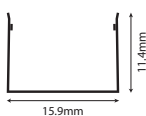

**700lm/M**  
**700lm/M**  
**800lm/M**  
LUMENS

**18W/M**  
MAX WATT

**2700K**  
**3000K**  
**4000K**  
RGB  
COLOUR

**IP67**  
IP RATING

**24V**  
DC

**120°**  
BEAM ANGLE

**3**  
**YEARS**  
WARRANTY

**OPTIONAL**  
DIMMING

### Accessories

**End Cap Connector**  
LG-F16B-A005

**End Cap**  
LG-F16B-A008

**AL Clip 95mm**  
LG-F16B-A009  
(L95 x W16 x H1.05mm)

**Moldable Groove**  
LG-AS-FR-S1515A-005  
(L1000 x W15.9 x H11.4mm)

**Pre-Installed Al Carrier**  
LG-AS-FR-S1515A-004  
(L1000 x W17 x H17.9mm)

IK08

Model	IP Rating	Power (W)	Lumen Output (lm)	CCT	CRI	Beam Angle	Dimming	Row Type	Cuttable (mm)	Dimensions	Voltage	Bend Radius
LG-LN-FR-F16	IP67	18W/M Max	700lm/M 700lm/M 800lm/M	2700K* 3000K* 4000K* RGB*	≥80	115°	Optional	Single	41.7mm	15x15mm	24V DC	≥120 mm