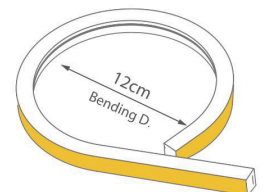

## LG-LN-FR-F16 (TOP BEND)

- Multiple spec, voltage 24V, length 20m roll, white light, RGB, optional.
- The silicone extrusion process, IP67 protection level, suitable for architectural outdoor lighting etc.
- Resistant to hydrochloric, acid and alkali corrosion, flame retardant, UV resistant.

**700lm/M**  
**700lm/M**  
**800lm/M**  
LUMENS

**18W/M**  
MAX WATT

**2700K**  
**3000K**  
**4000K**  
RGB  
COLOUR

**IP67**  
IP RATING

**24V**  
DC

**120°**  
BEAM ANGLE

**3**  
**YEARS**  
WARRANTY

**OPTIONAL**  
DIMMING

### Accessories

**End Cap Connector**  
LG-F16B-A005

**End Cap**  
LG-F16B-A008

**AL Clip 95mm**  
LG-F16B-A009  
(L95 x W16 x H1.05mm)

**Moldable Groove**  
LG-AS-FR-S1515A-005  
(L1000 x W15.9 x H11.4mm)

**Pre-Installed Al Carrier**  
LG-AS-FR-S1515A-004  
(L1000 x W17 x H17.9mm)

IK08

Model	IP Rating	Power (W)	Lumen Output (lm)	CCT	CRI	Beam Angle	Dimming	Row Type	Cuttable (mm)	Dimensions	Voltage	Bend Radius
LG-LN-FR-F16	IP67	18W/M Max	700lm/M 700lm/M 800lm/M	2700K* 3000K* 4000K* RGB*	≥80	115°	Optional	Single	41.7mm	15x15mm	24V DC	≥120 mm