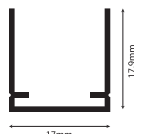

### Accessories

**End Cap Connector**  
LG-F16B-A005

**End Cap**  
LG-F16B-A008

**AL Clip 95mm**  
LG-F16B-A009  
(L95 x W16 x H1.05mm)

**Moldable Groove**  
LG-AS-FR-S1515A-005  
(L1000 x W15.9 x H11.4mm)

**Pre-Installed Al Carrier**  
LG-AS-FR-S1515A-004  
(L1000 x W17 x H17.9mm)

IK08

Model	IP Rating	Power (W)	Lumen Output (lm)	CCT	CRI	Beam Angle	Dimming	Row Type	Cuttable (mm)	Dimensions	Voltage	Bend Radius
LG-LN-FR-F16	IP67	18W/M Max	700lm/M 700lm/M 800lm/M	2700K* 3000K* 4000K* RGB*	≥80	115°	Optional	Single	41.7mm	15x15mm	24V DC	≥120 mm