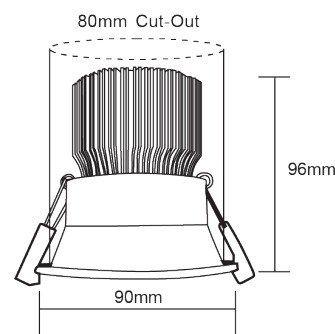

Model	Adjustable	IP Rating	Power (W)	Lumen Output (lm)	CCT	CRI	Beam Angle	Dimming	Dimensions	Cut Out	Voltage	Fitting Colour
VL-N9013WF	Fixed	IP44	13W	950lm 950lm 1,015lm	2700K 3000K 4000K	≥90	60°	Dimmable	Ø90x96 mm	Ø80 mm	200-240V AC	Black White
VL-N9013WG	Gimble											