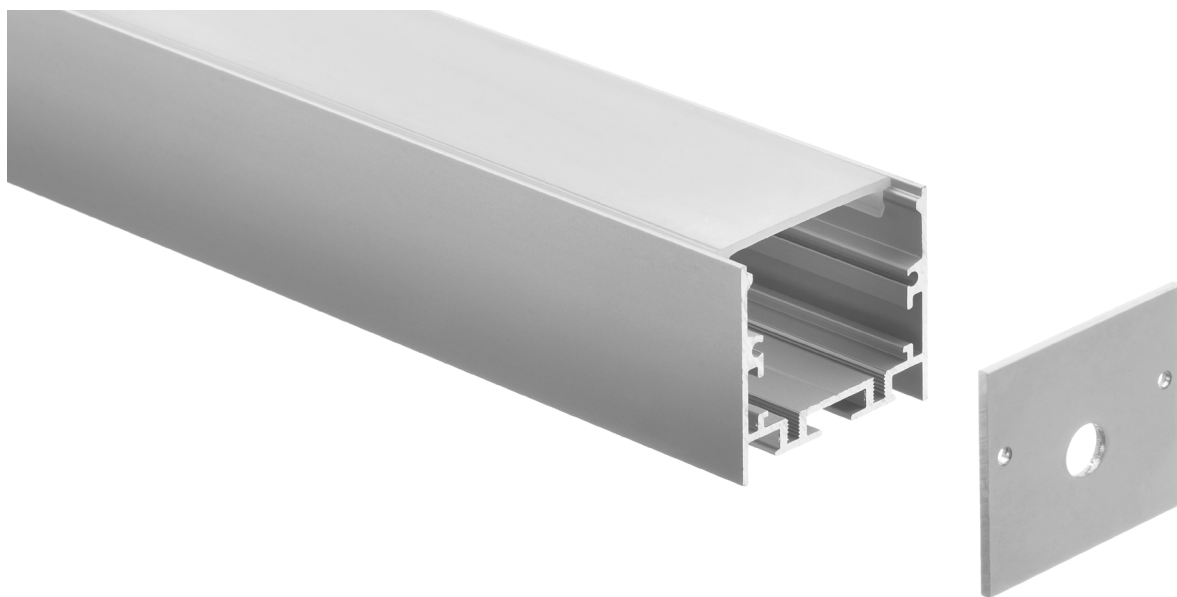

VL-AP-4035-OPAL

**BLACK
WHITE
ALUMINIUM**
FINISH

**OPAL
DIFFUSER**

3/4m
LENGTH (MAX)

30.9mm
LED STRIP (MAX)

END CAPS

**MOUNTING
CLIPS**

135g/m

35x40mm
DIMENSION