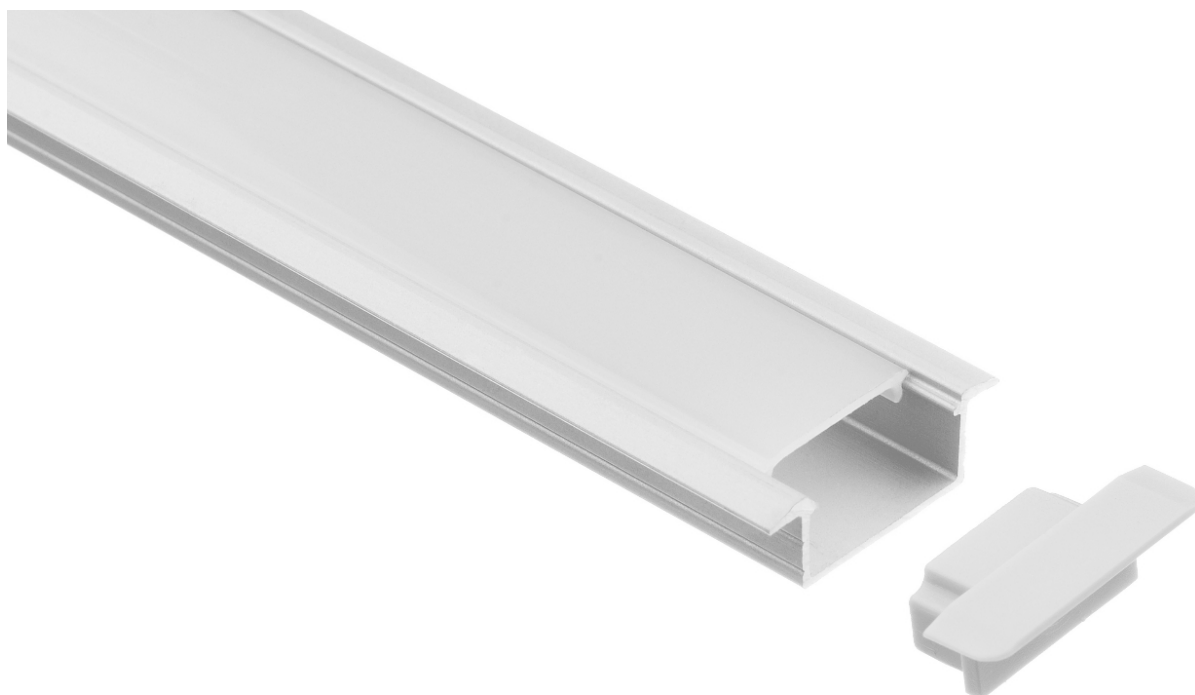

VL-AP-2308-OPAL

**BLACK
WHITE
ALUMINIUM**
FINISH

**OPAL
DIFFUSER**

3/4m
LENGTH (MAX)

15mm
LED STRIP (MAX)

END CAPS

**MOUNTING
CLIPS**

135g/m

23.07x8mm
DIMENSION