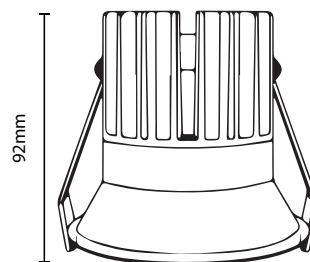

## SIRIUS LG-S8510W/ LG-S8515W

A sleek trim less design allows the Sirius Downlight to melt away into your ceiling while also delivering a bright output that will glow up any space you install them in. While their recessed face makes for an level of inconspicuousness like no other.

- Available in 10W @ 800lm, 15W @ 1,200lm.
- Generous 12/24/38/60° Degree Beam Angle
- Ø85mm Cut Out and Ø95mm Face
- White and Black finishes available

**800  
1,200**  
LUMENS

**10W  
15W**  
WATT

**3000K  
4000K**  
COLOUR

**IP44**  
IP RATING

**200-240V**  
AC

**12/24  
38/60°**  
BEAM ANGLE

**5  
YEARS**  
WARRANTY

**TRIAC**  
DIMMING

Model	IP Rating	Power (W)	Lumen Output (lm)	CCT	CRI	Beam Angle	Dimming	Dimensions	Cut Out	Voltage	Fitting Colour
LG-S8510W	IP44	10W	800lm	3000K 4000K	≥90	12° 24° 38° 60°	TRIAC Dimming	Ø95x92 mm	Ø85 mm	200-240V AC	Black White
LG-S8515W		15W	1,200lm								