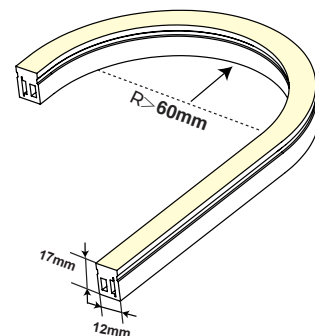

## LG-NMS1217 (SIDE BEND) WHITE

- 12mm width flat luminous surface, applied for indoor & outdoor decorative lighting & architectural outdoor lighting, etc.
- High light efficacy, LM80 proved.
- Silicone extrusion process, IP67 protection level.
- Systematic installation solution for different installation requirements
- 3 years warranty (2 years for pixel), life span  $\geq 36000$ h

### Accessories

**End Cap Set**  
LG-AS-NMS1217GH0-EC  
(L18 x W14 x H19mm)

**Top Connector**  
LG-AS-NMS1217HT0-FL  
(Wire: 500mm/ IP54)

**Bottom Connector**  
LG-AS-NMS1217HB0-FL  
(Wire: 500mm/ IP54)

**Left Connector**  
LG-AS-NMS1217HL0-FL  
(Wire: 500mm/ IP54)

**Right Connector**  
LG-AS-NMS1217HR0-FL  
(Wire: 500mm/ IP54)

**Quick Connector EC**  
LG-AS-NMS1217TX0-FL  
(IP54)

**Moldable Groove**  
LG-AS-NMS1217M-500  
(L500 x W13.1 x H11.9mm)

**Flat Al Carrier / Clip**  
LG-AS-NMS1217A-1000/25  
(L1000/25 x W14.4 x H18.85mm)

**Reserved Al Carrier / Clip**  
LG-AS-NMS1217A1-1000/25  
(L1000/25 x W14.4 x H24.85mm)

IK08

Model	IP Rating	Typical Power (W/M)	Max Power (W/M)	Lumen Output (lm)	CCT	CRI	Beam Angle	Dimming	Cuttable (mm)	Dimensions	Voltage	Bend Radius
LG-NMS1217	IP67	9.6W/M	10.6W/M	400lm/M 410lm/M 430lm/M 430lm/M	2400K 2700K 3000K 4000K	$\geq 90$	115°	Optional	7LED 50mm	12x17mm	24V DC	$\geq 60$ mm
		12W/M	14W/M	650lm/M	CCT (2700~6000K)	$\geq 80$			14LED 100mm			