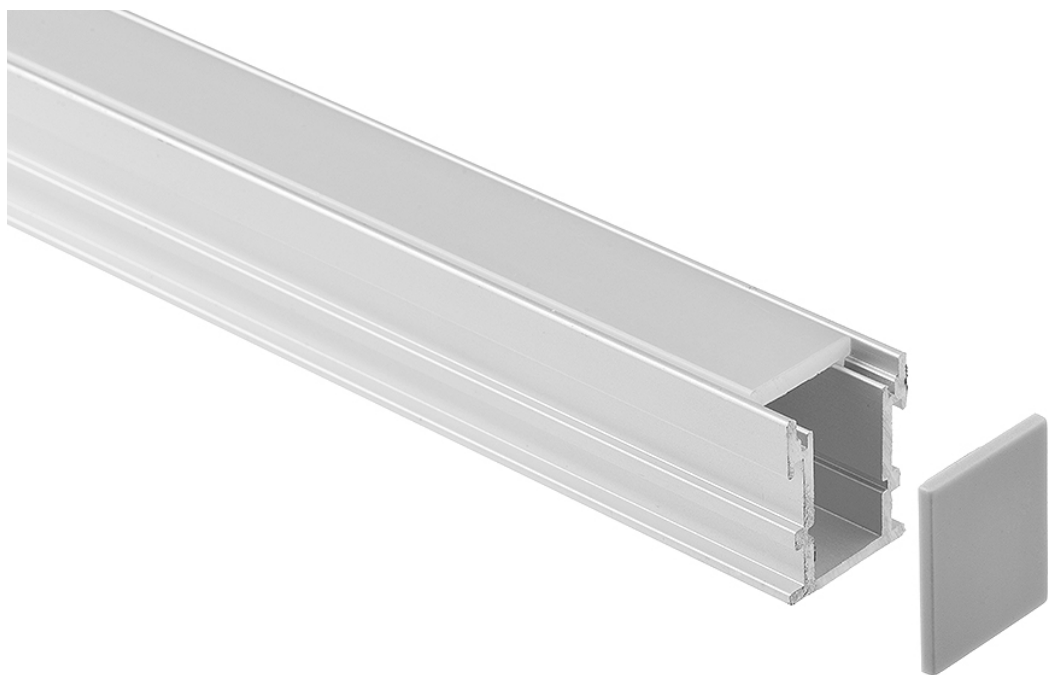

VL-AP-2126-OPAL

ANODISED ALUMINIUM

FINISH

OPAL DIFFUSER

3m

LENGTH (MAX)

12.5mm

LED STRIP (MAX)

END CAPS

MOUNTING CLIPS

135g/m

21.3X25.9 mm
DIMENSION

Walk-Over Heavy Duty Linear LED Aluminium Inground Extrusion