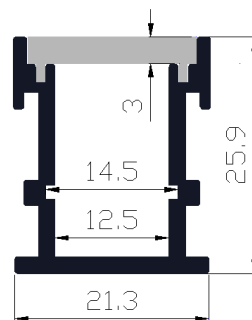

VL-AP-2126-OPAL

ANODISED ALUMINIUM

FINISH

OPAL DIFFUSER

3m

LENGTH (MAX)

12.5mm

LED STRIP (MAX)

END CAPS

MOUNTING CLIPS

135g/m

21.3X25.9 mm
DIMENSION

Walk-Over Heavy Duty Linear LED Aluminium Inground Extrusion