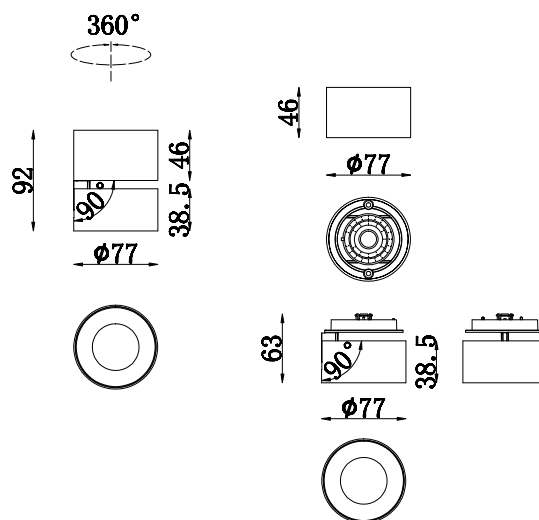

LG-CL055-10W

- IP20, 10W LED surface mounted spot light.
- Manufactured from die-cast aluminium with powder coated finish.

850

LUMENS

10W

WATT

3000K

COLOUR

DIMMABLE

DIMMING

Model	IP Rating	Power (W)	Lumen Output (lm)	CCT	CRI	Beam Angle	Dimming	Dimensions	Glass	Voltage	Fitting Colour
LG-CL055-10W	IP20	10W	850lm	3000K	≥80	36°	Dimmable	Ø77x92mm	Tempered Clear Glass	220-240V AC	White