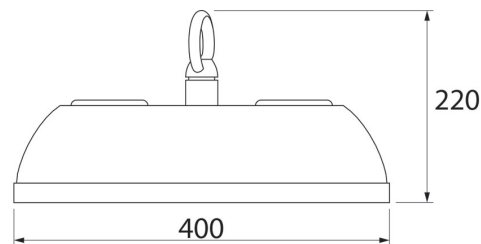

**NON  
DIMMABLE**

DIMMING

Model	IP Rating	Power (W)	Lumen Output (lm)	CCT	CRI	Beam Angle	Dimming	Dimensions	Cutout	Voltage	Fitting Colour
LG-UFO150W	IP65	150W	18,000lm	5000K	≥80	120°	Non Dimmable	Ø400x220mm	N/A	220-240V AC	Black