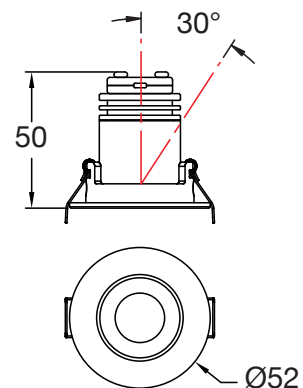

## LG-STAR03

IP20 2W/4.5W LED downlight with inbuilt Cree LED chip.  
Adjustable 30°, manufactured from die-cast aluminium  
and powder coated white or black finish.

**110  
110  
215**

LUMENS

**2W  
4.5W**

BEAM ANGLE

**3  
YEARS**

WARRANTY

**NON  
DIMMABLE**

DIMMING

Cutout: Ø42-45mm

Model	IP Rating	Power (W)	Lumen Output (lm)	CCT	CRI	Beam Angle	Dimming	Dimensions	Cut Out	Voltage	Fitting Colour
LG-STAR03	IP20	2W 4.5W	110lm 110lm 215lm	2700K 3000K 4000K	≥80	20° 38° 60°	Non Dimmable	Ø52x50 mm	Ø42-45mm	220-240V AC	Black White