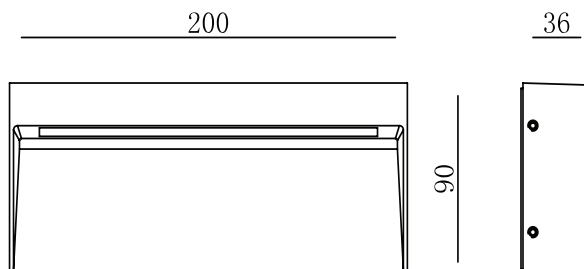

**NON
DIMMABLE**

DIMMING

Model	IP Rating	Power (W)	Lumen Output (lm)	CCT	CRI	Beam Angle	Dimming	Dimensions	Glass	Voltage	Fitting Colour
LG-AB2773	IP54	SMD 6W	360lm	3000K	≥80	35°	Non Dimmable	200x90x36 mm	Tempered Clear Glass	220-240V AC	Black