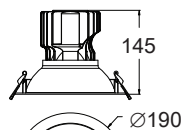

PL-ECC02-01

PL-ECC02-02

PL-ECC02-03

PL-ECC02-04

Model	IP Rating	Power (W)	Lumen Output (lm)	CCT	CRI	Beam Angle	Dimming	Dimensions	Cut Out	Voltage	Fitting Colour
PL-ECC02-01	IP20	33W	2,598lm 2,691lm	3000K 4000K	≥80	60°	Dimmable	Ø165x140mm	Ø150mm	220-240V AC	Black White
PL-ECC02-02								Ø190x145mm	Ø170mm		
PL-ECC02-03								Ø162x110mm	Ø150mm		
PL-ECC02-04								Ø162x125mm	Ø150mm		