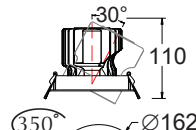

PL-ECC02-01

PL-ECC02-02

PL-ECC02-03

PL-ECC02-04

Model	IP Rating	Power (W)	Lumen Output (lm)	CCT	CRI	Beam Angle	Dimming	Dimensions	Cut Out	Voltage	Fitting Colour
PL-ECC02-01	IP20	33W	2,598lm 2,691lm	3000K 4000K	≥80	60°	Dimmable	Ø165x140mm	Ø150mm	220-240V AC	Black White
PL-ECC02-02								Ø190x145mm	Ø170mm		
PL-ECC02-03								Ø162x110mm	Ø150mm		
PL-ECC02-04								Ø162x125mm	Ø150mm		