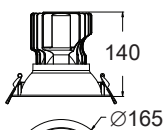

PL-ECC02-01

PL-ECC02-02

PL-ECC02-03

PL-ECC02-04

Model	IP Rating	Power (W)	Lumen Output (lm)	CCT	CRI	Beam Angle	Dimming	Dimensions	Cut Out	Voltage	Fitting Colour
PL-ECC02-01	IP20	33W	2,598lm 2,691lm	3000K 4000K	≥80	60°	Dimmable	Ø165x140mm	Ø150mm	220-240V AC	Black White
PL-ECC02-02								Ø190x145mm	Ø170mm		
PL-ECC02-03								Ø162x110mm	Ø150mm		
PL-ECC02-04								Ø162x125mm	Ø150mm		