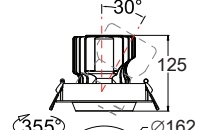

PL-ECC02-01

PL-ECC02-02

PL-ECC02-03

PL-ECC02-04

Model	IP Rating	Power (W)	Lumen Output (lm)	CCT	CRI	Beam Angle	Dimming	Dimensions	Cut Out	Voltage	Fitting Colour
PL-ECC02-01	IP20	33W	2,598lm 2,691lm	3000K 4000K	≥80	60°	Dimmable	Ø165x140mm	Ø150mm	220-240V AC	Black White
PL-ECC02-02								Ø190x145mm	Ø170mm		
PL-ECC02-03								Ø162x110mm	Ø150mm		
PL-ECC02-04								Ø162x125mm	Ø150mm		