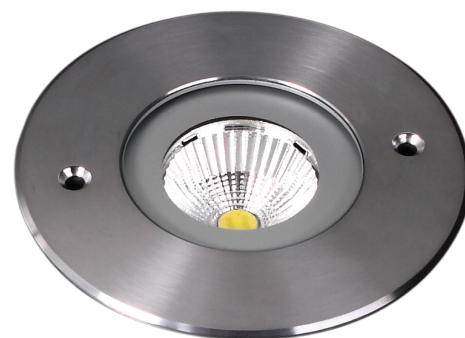

LS-INGROUND03-6W

IK09 high quality marine grade LED inground light.
IP Rating of 67 with up to 358lm and a beam angle of 45°.

358

LUMENS

6W

WATT

**3000K
4000K**

COLOUR

IP67

IP RATING

24V

DC

30°

BEAM ANGLE

**3
YEARS**

WARRANTY

**OPTIONAL
DIMMABLE**

DIMMING

Honeycomb

Model	IP Rating	Power (W)	Lumen Output (lm)	CCT	CRI	Beam Angle	Dimming	Dimensions	Body	Voltage	Fitting Colour
LS-INGROUND03-6W	IP67	6W	358lm	3000K 4000K	≥80	30°	Optional Dimmable	Ø116x73mm	Aluminium	24V DC	Stainless Steel