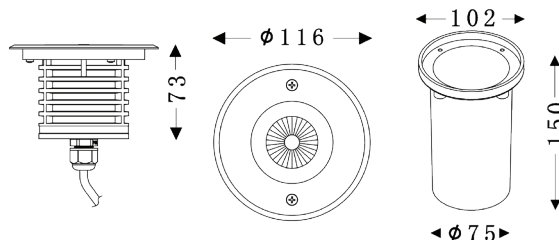

LS-INGROUND03-6W

IK09 high quality marine grade LED inground light.
IP Rating of 67 with up to 358lm and a beam angle of 45°.

358

LUMENS

6W

WATT

**3000K
4000K**

COLOUR

IP67

IP RATING

24V

DC

30°

BEAM ANGLE

**3
YEARS**

WARRANTY

**OPTIONAL
DIMMABLE**

DIMMING

Honeycomb

Model	IP Rating	Power (W)	Lumen Output (lm)	CCT	CRI	Beam Angle	Dimming	Dimensions	Body	Voltage	Fitting Colour
LS-INGROUND03-6W	IP67	6W	358lm	3000K 4000K	≥80	30°	Optional Dimmable	Ø116x73mm	Aluminium	24V DC	Stainless Steel