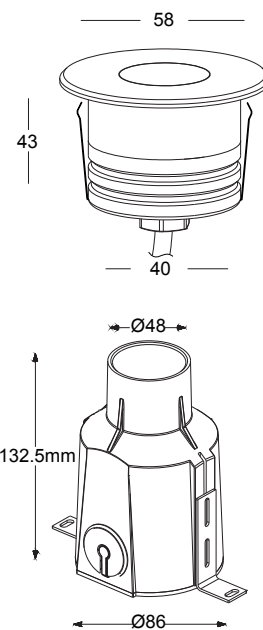

LS-INGROUND01-2W

Marine Grade Quality LED Inground Light. IP Rating of 67 with up to 68lm and a beam angle of 30° Suitable for public areas. Made to Order.

68

LUMENS

2W

WATT

**3000K
4000K**

COLOUR

IP67

IP RATING

24V

DC

30°

BEAM ANGLE

**3
YEARS**

WARRANTY

**OPTIONAL
DIMMABLE**

DIMMING

Honeycomb

Model	IP Rating	Power (W)	Lumen Output (lm)	CCT	CRI	Beam Angle	Dimming	Dimensions	Body	Voltage	Fitting Colour
LS-INGROUND01-2W	IP67	2W	68lm	3000K 4000K	≥80	30°	Optional Dimmable	Ø58x43mm	Aluminium	24V DC	Stainless Steel