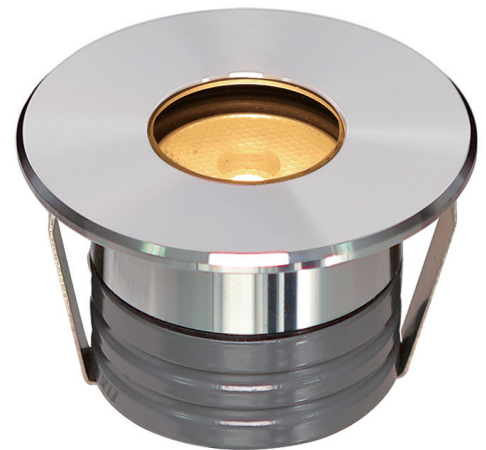

LS-INGROUND01-2W

Marine Grade Quality LED Inground Light. IP Rating of 67 with up to 68lm and a beam angle of 30° Suitable for public areas. Made to Order.

68

LUMENS

2W

WATT

**3000K
4000K**

COLOUR

IP67

IP RATING

24V

DC

30°

BEAM ANGLE

**3
YEARS**

WARRANTY

**OPTIONAL
DIMMABLE**

DIMMING

Honeycomb

Model	IP Rating	Power (W)	Lumen Output (lm)	CCT	CRI	Beam Angle	Dimming	Dimensions	Body	Voltage	Fitting Colour
LS-INGROUND01-2W	IP67	2W	68lm	3000K 4000K	≥80	30°	Optional Dimmable	Ø58x43mm	Aluminium	24V DC	Stainless Steel