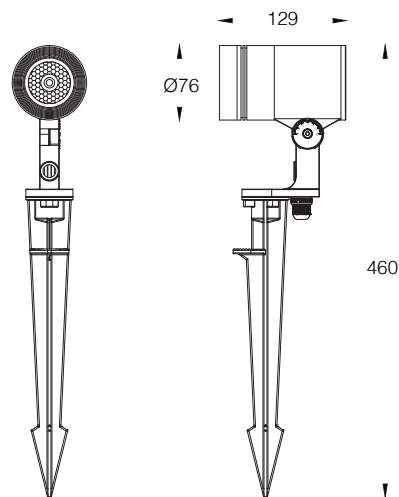

## LS-ACCENT03-8W

- 8W Directional Spot Light
- Body and bracket in die-cast aluminium
- Powder coated with pretreatment for outdoor use
- Clear PC diffuser

**562**

LUMENS

**8W**

WATT

**3000K  
4000K**

COLOUR

**IP65**

IP RATING

**24V**

DC

**30°**

BEAM ANGLE

**3  
YEARS**

WARRANTY

**OPTIONAL  
DIMMABLE**

DIMMING

Model	IP Rating	Power (W)	Lumen Output (lm)	CCT	CRI	Beam Angle	Dimming	Dimensions	Body	Voltage	Fitting Colour
LS-ACCENT03-8W	IP65	8W	562lm	3000K 4000K	≥80	30°	Optional	Ø76x129+460 mm	Die-cast Aluminium	24V DC	Black Silver