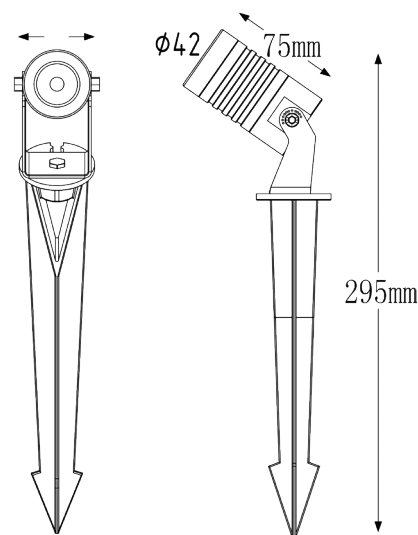

LS-ACCENT02-3W

- 3W Directional Spot Light
- Body and bracket in die-cast aluminium
- Powder coated with pretreatment for outdoor use
- Clear PC diffuser

250

LUMENS

3W

WATT

**3000K
4000K**

COLOUR

IP65

IP RATING

24V

DC

30°

BEAM ANGLE

**3
YEARS**

WARRANTY

**OPTIONAL
DIMMABLE**

DIMMING

Model	IP Rating	Power (W)	Lumen Output (lm)	CCT	CRI	Beam Angle	Dimming	Dimensions	Body	Voltage	Fitting Colour
LS-ACCENT02-3W	IP65	3W	250lm	3000K 4000K	≥80	30°	Optional	Ø42x75+295 mm	Die-cast Aluminium	24V DC	Black Silver