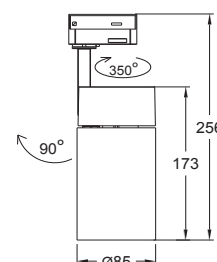

BEAM ANGLE

5
YEARS

WARRANTY

DIMMABLE

DIMMING

LG-TRACK11-25W

LG-TRACK11-34W

Model	IP Rating	Power (W)	Lumen Output (lm)	CCT	CRI	Beam Angle	Dimming	Dimensions	Mounting	Voltage	Fitting Colour
LG-TRACK11-25W	IP20	25W	2,000lm 2,050lm	3000K 4000K	≥80	38°	Dimmable	Ø72x166 mm	Track	220-240V AC	Black White
LG-TRACK11-34W		34W	3,150lm 3,250lm					Ø85x173			