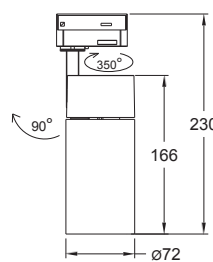

BEAM ANGLE

5
YEARS

WARRANTY

DIMMABLE

DIMMING

LG-TRACK11-25W

LG-TRACK11-34W

Model	IP Rating	Power (W)	Lumen Output (lm)	CCT	CRI	Beam Angle	Dimming	Dimensions	Mounting	Voltage	Fitting Colour
LG-TRACK11-25W	IP20	25W	2,000lm 2,050lm	3000K 4000K	≥80	38°	Dimmable	Ø72x166 mm	Track	220-240V AC	Black White
LG-TRACK11-34W		34W	3,150lm 3,250lm					Ø85x173			