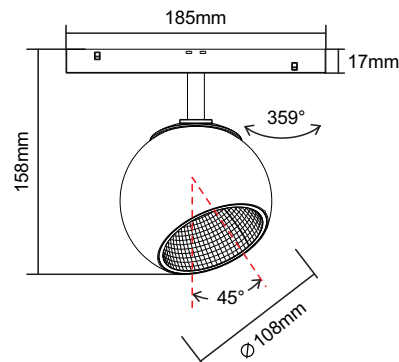

IP20

IP RATING

48V

DC

**15/24/
38/60°**

BEAM ANGLE

**5
YEARS**

WARRANTY

**DALI
2.4G WiFi
0/1-10V
ON/OFF
DIMMING**

LG-MT-LR116R-01

Model	IP Rating	Power (W)	Lumen Output (lm)	CCT	CRI	Beam Angle	Dimming	Dimensions	Voltage	Light Source	Fitting Colour
LG-MT-LR116R-01	IP20	9W	65lm/W	2700K 3000K 4000K 5000K	≥80 ≥90	15° 24° 38° 60°	DALI 2.4G WiFi 0/1-10V ON/OFF	Ø108x158mm	48VDC	Bridgelux	Black White
		15W									