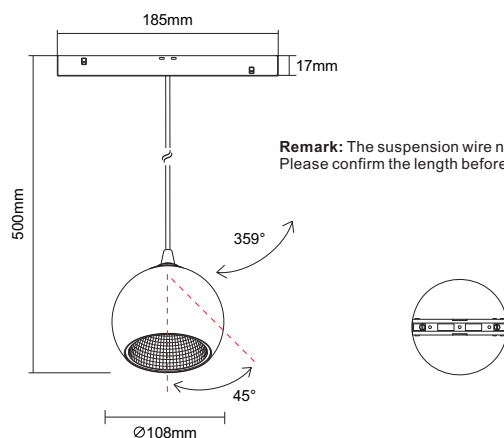

IP20

IP RATING

48V

DC

**15/24/
38/60°**

BEAM ANGLE

**5
YEARS**

WARRANTY

**DALI
2.4G WiFi
0/1-10V
ON/OFF
DIMMING**

Optical Lens

Remark: The suspension wire not adjustable.
Please confirm the length before you order.

LG-MT-LR116R-01-SP

Model	IP Rating	Power (W)	Lumen Output (lm)	CCT	CRI	Beam Angle	Dimming	Dimensions	Voltage	Light Source	Fitting Colour
LG-MT-LP116R-01-SP	IP20	9W 15W	65lm/W	2700K 3000K 4000K 5000K	≥90	15° 24° 30° 60°	DALI 2.4G WiFi 0/1-10V ON/OFF	Ø108x500mm	48VDC	Bridgelux	Black White