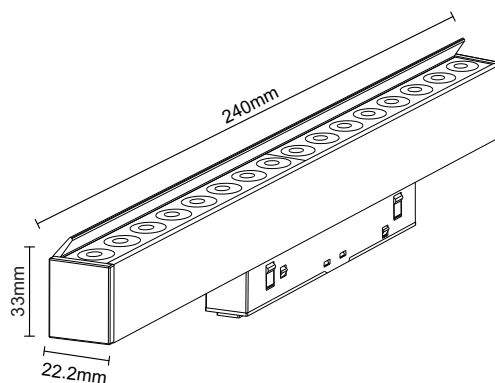

**DALI
2.4G WiFi
0/1-10V
ON/OFF**

DIMMING

LG-MT-20W80508

LG-MT-20W80516

Model	IP Rating	Power (W)	Lumen Output (lm)	CCT	CRI	Beam Angle	Dimming	Dimensions	Voltage	Light Source	Fitting Colour
LG-MT-20W80508	IP20	6W	70lm/W	3000K 4000K 5000K	≥90	Polarized 8°	DALI 2.4G WiFi 0/1-10V ON/OFF	33x22.2x120mm	48VDC	Bridgelux	Black
LG-MT-20W80516		12W						33x22.2x240mm			