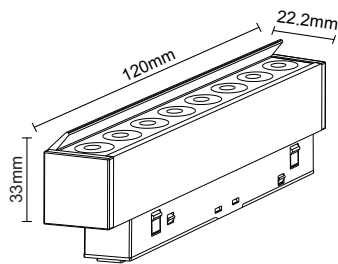

**DALI
2.4G WiFi
0/1-10V
ON/OFF**

DIMMING

LG-MT-20W80508

LG-MT-20W80516

Model	IP Rating	Power (W)	Lumen Output (lm)	CCT	CRI	Beam Angle	Dimming	Dimensions	Voltage	Light Source	Fitting Colour
LG-MT-20W80508	IP20	6W	70lm/W	3000K 4000K 5000K	≥90	Polarized 8°	DALI 2.4G WiFi 0/1-10V ON/OFF	33x22.2x120mm	48VDC	Bridgelux	Black
LG-MT-20W80516		12W						33x22.2x240mm			