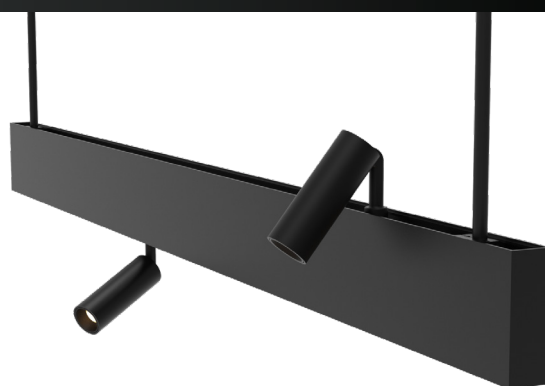

LG-MT-20T81505

High Quality Magnetic LED Single Spot Light.
65lm/W

65lm/W

LUMENS

5W

WATT

**3000K
4000K
5000K**

COLOUR

**DALI
2.4G WiFi
0/1-10V
ON/OFF**

DIMMING

Optical Lens

150° Adjustable range

LG-MT-20T81505

Model	IP Rating	Power (W)	Lumen Output (lm)	CCT	CRI	Beam Angle	Dimming	Dimensions	Voltage	Light Source	Fitting Colour
LG-MT-20T81505	IP20	5W	65lm/W	3000K 4000K 5000K	≥90	15° 24° 38°	DALI 2.4G WiFi 0/1-10V ON/OFF	Ø30x85+70mm	48VDC	Bridgelux	Black White