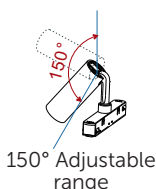

IP20

IP RATING

48V

DC

**15/24/
38/60°**

BEAM ANGLE

**5
YEARS**

WARRANTY

**DALI
2.4G WiFi
0/1-10V
ON/OFF**

DIMMING

Optical Lens

150° Adjustable range

LG-MT-20T81505

Model	IP Rating	Power (W)	Lumen Output (lm)	CCT	CRI	Beam Angle	Dimming	Dimensions	Voltage	Light Source	Fitting Colour
LG-MT-20T81505	IP20	5W	65lm/W	3000K 4000K 5000K	≥90	15° 24° 38°	DALI 2.4G WiFi 0/1-10V ON/OFF	Ø30x85+70mm	48VDC	Bridgelux	Black White