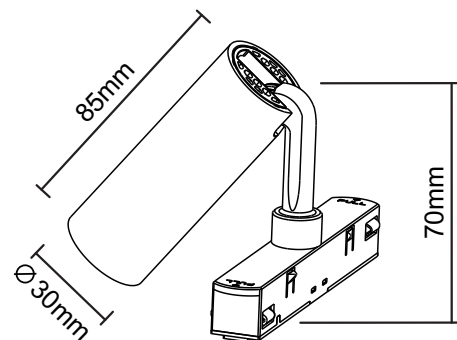

IP20

IP RATING

48V

DC

**15/24/
38/60°**

BEAM ANGLE

**5
YEARS**

WARRANTY

**DALI
2.4G WiFi
0/1-10V
ON/OFF**

DIMMING

Optical Lens

150° Adjustable range

LG-MT-20T81505

Model	IP Rating	Power (W)	Lumen Output (lm)	CCT	CRI	Beam Angle	Dimming	Dimensions	Voltage	Light Source	Fitting Colour
LG-MT-20T81505	IP20	5W	65lm/W	3000K 4000K 5000K	≥90	15° 24° 38°	DALI 2.4G WiFi 0/1-10V ON/OFF	Ø30x85+70mm	48VDC	Bridgelux	Black White