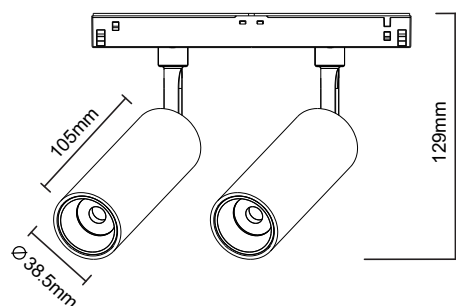

COLOUR

IP20

IP RATING

48V

DC

15/24/38°

BEAM ANGLE

**5
YEARS**

WARRANTY

**DALI
2.4G WiFi
0/1-10V
ON/OFF**

DIMMING

LG-MT-20T81110

LG-MT-20T81124

Model	IP Rating	Power (W)	Lumen Output (lm)	CCT	CRI	Beam Angle	Dimming	Dimensions	Voltage	Light Source	Fitting Colour
LG-MT-20T81110	IP20	2x5W	65lm/W	3000K 4000K 5000K	≥90	15° 24° 38°	DALI 2.4G WiFi 0/1-10V ON/OFF	Ø30x85+113mm	48VDC	Bridgelux	Black White
LG-MT-20T81124		2x10W						Ø38.5x105+129mm			