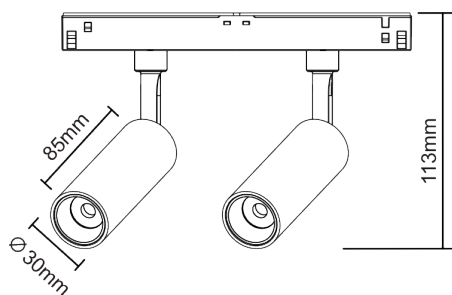

COLOUR

IP20

IP RATING

48V

DC

15/24/38°

BEAM ANGLE

**5
YEARS**

WARRANTY

**DALI
2.4G WiFi
0/1-10V
ON/OFF**

DIMMING

LG-MT-20T81110

LG-MT-20T81124

Model	IP Rating	Power (W)	Lumen Output (lm)	CCT	CRI	Beam Angle	Dimming	Dimensions	Voltage	Light Source	Fitting Colour
LG-MT-20T81110	IP20	2x5W	65lm/W	3000K 4000K 5000K	≥90	15° 24° 38°	DALI 2.4G WiFi 0/1-10V ON/OFF	Ø30x85+113mm	48VDC	Bridgelux	Black White
LG-MT-20T81124		2x10W						Ø38.5x105+129mm			