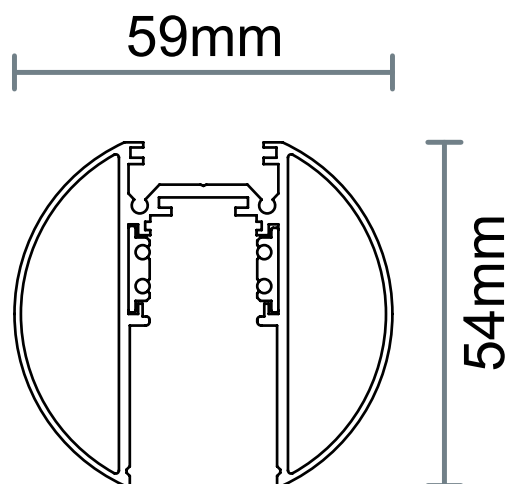

## LG-MT-20S5954

IP20 Magnetic track 2 & 3m  
\*Accessories sold separately.

**3 CIRCUIT**

**2/3M**

**PC V0 FLAME  
RETARDANT**

LENGTH

MATERIALS

**IP20**

**BLACK**

**59x54mm**

IP RATING

LENGTH

DIMENSION

## ACCESSORIES FOR RAILS

L-joint 90°

LG-MT-20S5954-L90

In corner

LG-MT-20S5954-N90

Out corner

LG-MT-20S5954-Y90

End cap

## GENERAL ACCESSORIES

Corner connector module

LG-MT-20C-CC

Three-ways connection module

LG-MT-20C-CC2

I shape straight connection module

LG-MT-20C-IC

Conductive module (Input)