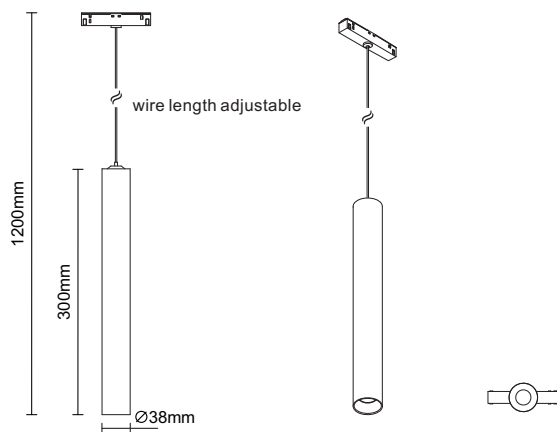

LG-MT-20P82107

High Quality Magnetic Track Pendant Light.
67lm/W

67lm/W

LUMENS

7W

WATT

**3000K
4000K
5000K**

COLOUR

IP20

IP RATING

48V

DC

15/24/38°

BEAM ANGLE

**5
YEARS**

WARRANTY

**DALI
2.4G WiFi
0/1-10V
ON/OFF**

DIMMING

Optical Lens

LG-MT-20P82107

Model	IP Rating	Power (W)	Lumen Output (lm)	CCT	CRI	Beam Angle	Dimming	Dimensions	Voltage	Light Source	Fitting Colour
LG-MT-20P82107	IP20	7W	67lm/W	3000K 4000K 5000K	≥90	15° 24° 38°	DALI 2.4G WiFi 0/1-10V ON/OFF	Ø38x300mm	48VDC	Bridgelux	Black White Gold