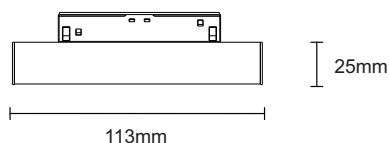

DALI
2.4G WiFi
0/1-10V
ON/OFF
DIMMING

LG-MT-20D80606

LG-MT-20D80612

Model	IP Rating	Power (W)	Lumen Output (lm)	CCT	CRI	Beam Angle	Dimming	Dimensions	Voltage	Light Source	Fitting Colour
LG-MT-20D80606	IP20	6W	67lm/W	3000K 4000K	≥90	24° 38°	DALI 2.4G WiFi 0/1-10V ON/OFF	25x22x113	48VDC	Bridgelux	Black
LG-MT-20D80612		12W						25x22x220			