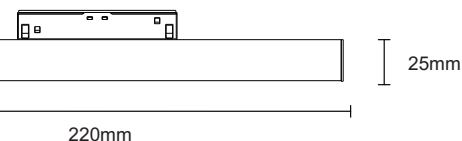

LG-MT-20D80606 / LG-MT-20D80612

High Quality Magnetic Linear Track Light.
67lm/W

67lm/W

LUMENS

**6W
12W**

WATT

**3000K
4000K**

COLOUR

IP20

IP RATING

48V

DC

24/38°

BEAM ANGLE

**5
YEARS**

WARRANTY

DALI
2.4G WiFi
0/1-10V
ON/OFF
DIMMING

LG-MT-20D80606

LG-MT-20D80612

Model	IP Rating	Power (W)	Lumen Output (lm)	CCT	CRI	Beam Angle	Dimming	Dimensions	Voltage	Light Source	Fitting Colour
LG-MT-20D80606	IP20	6W	67lm/W	3000K 4000K	≥90	24° 38°	DALI 2.4G WiFi 0/1-10V ON/OFF	25x22x113	48VDC	Bridgelux	Black
LG-MT-20D80612		12W						25x22x220			