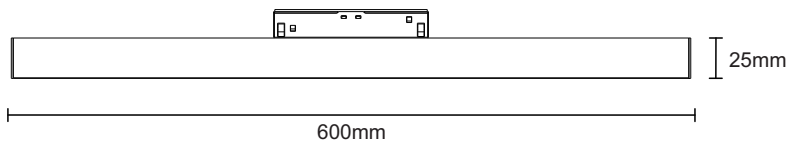

DALI
2.4G WiFi
0/1-10V
ON/OFF
DIMMING

LG-MT-20D80007

LG-MT-20D80015

Model	IP Rating	Power (W)	Lumen Output (lm)	CCT	CRI	Beam Angle	Dimming	Dimensions	Voltage	Light Source	Fitting Colour
LG-MT-20D80007	IP20	7W	50lm/W	3000K 4000K	≥90	110°	DALI 2.4G WiFi 0/1-10V ON/OFF	25x22x300	48VDC	Bridgelux	Black
LG-MT-20D80015		15W						25x22x600			