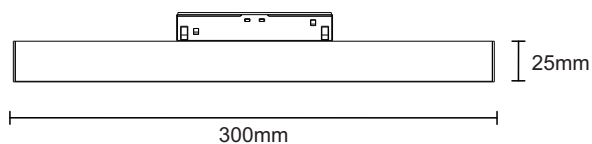

DALI
2.4G WiFi
0/1-10V
ON/OFF
DIMMING

LG-MT-20D80007

LG-MT-20D80015

Model	IP Rating	Power (W)	Lumen Output (lm)	CCT	CRI	Beam Angle	Dimming	Dimensions	Voltage	Light Source	Fitting Colour
LG-MT-20D80007	IP20	7W	50lm/W	3000K 4000K	≥90	110°	DALI 2.4G WiFi 0/1-10V ON/OFF	25x22x300	48VDC	Bridgelux	Black
LG-MT-20D80015		15W						25x22x600			