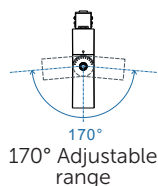

LG-MT-20A80306 / LG-MT-20A80312

High Quality Magnetic Adjustable Track Light.
67lm/W

67lm/W

LUMENS

**6W
12W**

WATT

**3000K
4000K**

COLOUR

IP20

IP RATING

48V

DC

24/38°

BEAM ANGLE

**5
YEARS**

WARRANTY

DALI
2.4G WiFi
0/1-10V
ON/OFF
DIMMING

LG-MT-20A80306

LG-MT-20A80312

Model	IP Rating	Power (W)	Lumen Output (lm)	CCT	CRI	Beam Angle	Dimming	Dimensions	Voltage	Light Source	Fitting Colour
LG-MT-20A80306	IP20	6W	67lm/W	3000K 4000K	≥90	24° 38°	DALI 2.4G WiFi 0/1-10V ON/OFF	111.5x98.22mm	48VDC	Bridgelux	Black
LG-MT-20A80312		12W						220x98x22mm			