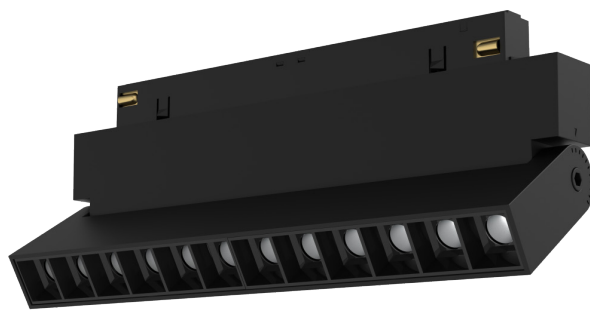

LG-MT-20A80306 / LG-MT-20A80312

High Quality Magnetic Adjustable Track Light.
67lm/W

67lm/W

LUMENS

**6W
12W**

WATT

**3000K
4000K**

COLOUR

IP20

IP RATING

48V

DC

24/38°

BEAM ANGLE

**5
YEARS**

WARRANTY

DALI
2.4G WiFi
0/1-10V
ON/OFF
DIMMING

LG-MT-20A80306

LG-MT-20A80312

Model	IP Rating	Power (W)	Lumen Output (lm)	CCT	CRI	Beam Angle	Dimming	Dimensions	Voltage	Light Source	Fitting Colour
LG-MT-20A80306	IP20	6W	67lm/W	3000K 4000K	≥90	24° 38°	DALI 2.4G WiFi 0/1-10V ON/OFF	111.5x98.22mm	48VDC	Bridgelux	Black
LG-MT-20A80312		12W						220x98x22mm			