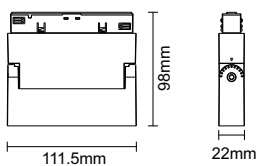

IP20

IP RATING

48V

DC

24/38°

BEAM ANGLE

**5
YEARS**

WARRANTY

DALI
2.4G WiFi
0/1-10V
ON/OFF
DIMMING

LG-MT-20A80306

LG-MT-20A80312

Model	IP Rating	Power (W)	Lumen Output (lm)	CCT	CRI	Beam Angle	Dimming	Dimensions	Voltage	Light Source	Fitting Colour
LG-MT-20A80306	IP20	6W	67lm/W	3000K 4000K	≥90	24° 38°	DALI 2.4G WiFi 0/1-10V ON/OFF	111.5x98.22mm	48VDC	Bridgelux	Black
LG-MT-20A80312		12W						220x98x22mm			