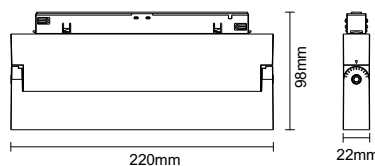

IP20

IP RATING

48V

DC

24/38°

BEAM ANGLE

**5
YEARS**

WARRANTY

DALI
2.4G WiFi
0/1-10V
ON/OFF
DIMMING

LG-MT-20A80306

LG-MT-20A80312

Model	IP Rating	Power (W)	Lumen Output (lm)	CCT	CRI	Beam Angle	Dimming	Dimensions	Voltage	Light Source	Fitting Colour
LG-MT-20A80306	IP20	6W	67lm/W	3000K 4000K	≥90	24° 38°	DALI 2.4G WiFi 0/1-10V ON/OFF	111.5x98.22mm	48VDC	Bridgelux	Black
LG-MT-20A80312		12W						220x98x22mm			