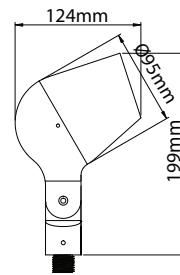

LED ROSE SPOTLIGHT SERIES

LG-LT-SL-03-RGBW-9W / LG-LT-SL-04-RGBW-36W

Create a stunning and original landscape lighting arrangement for your next project with our Rose series of LED spotlights. Rose spotlights can be mounted to surfaces, on and above ground, around tree-trunks and on poles using the broad range of accessories.

LG-LT-SL-01-10W/20W
LG-LT-SL-03-RGBW-9W

LG-LT-SL-02-30W/40W/60W
LG-LT-SL-04-RGBW-36W

W: 243 W: 980 LUMENS	9W 36W WATT	RGBW (DMX12) COLOUR	IP66 IP RATING
50,000 HOURS LIFETIME	15/23/36/ 60/40x70° BEAM ANGLE	3 YEARS WARRANTY	OPTIONAL DIMMING

 +
 
 +
 

LG-LT-SL-01 (10/20/30/40/60W) Rose Accessories LT-SL Series Honeycomb Louvre on request

Model	IP Rating	Power (W)	Lumen Output (lm)	CCT	CRI	Beam Angle	Dimming	Dimensions	Voltage	Fitting Colour
White Colour										
LG-LT-SL-03-RGBW-9W	IP66	9	R: 83 G: 150 B: 60 W: 243	RGBW (DMX12)	≥90	15° 23° 36° 60° 40x70°	Optional	Ø95x199 mm	24V DC	Black
LG-LT-SL-04-RGBW-36W		36	R: 336 G: 594 B: 238 W: 980					Ø140x254 mm		