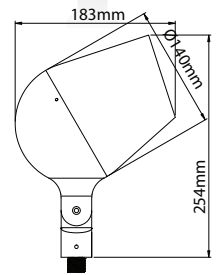

LG-LT-SL-02-30W/40W/60W
LG-LT-SL-04-RGBW-36W

W: 243 W: 980 LUMENS	9W 36W WATT	RGBW (DMX12) COLOUR	IP66 IP RATING
50,000 HOURS LIFETIME	15/23/36/ 60/40x70° BEAM ANGLE	3 YEARS WARRANTY	OPTIONAL DIMMING

+
+

LG-LT-SL-01 (10/20/30/40/60W)   Rose Accessories LT-SL Series   Honeycomb Louvre on request