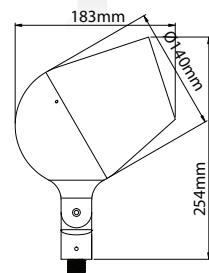

LG-LT-SL-01/02  
(10/20/30/40/60W)

Rose Accessories  
LT-SL Series

Honeycomb Louvre  
on request

LG-LT-SL-01-10W/20W  
LG-LT-SL-03-RGBW-9W

LG-LT-SL-02-30W/40W/60W  
LG-LT-SL-04-RGBW-36W

Model	IP Rating	Power (W)	Lumen Output (lm)	CCT	CRI	Beam Angle	Dimming	Dimensions	Voltage	Fitting Colour
White Colour										
LG-LT-SL-01-10W	IP66	10	1,000lm 1,500lm 2,000lm	2700K 3000K 4000K	≥90	15° 23° 36° 60° 40x70°	Optional	Ø95x199 mm	24V DC	Black
LG-LT-SL-01-20W		20								
LG-LT-SL-02-30W		30								
LG-LT-SL-02-40W		40	3,000lm 4,000lm 6,000lm					Ø140x254 mm		
LG-LT-SL-02-60W		60								