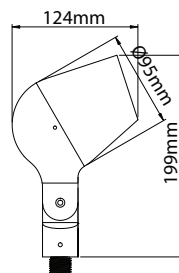

**1,000~6,000**  
LUMENS

**10/20/  
30/40/60W**  
WATT

**2700K  
3000K  
4000K**  
COLOUR

**IP66**  
IP RATING

**50,000**  
HOURS  
LIFETIME

**15/23/36/  
60/40x70°**  
BEAM ANGLE

**3**  
YEARS  
WARRANTY

**OPTIONAL**  
DIMMING

LG-LT-SL-01/02  
(10/20/30/40/60W)

Rose Accessories  
LT-SL Series

Honeycomb Louvre  
on request

LG-LT-SL-01-10W/20W  
LG-LT-SL-03-RGBW-9W

LG-LT-SL-02-30W/40W/60W  
LG-LT-SL-04-RGBW-36W

Model	IP Rating	Power (W)	Lumen Output (lm)	CCT	CRI	Beam Angle	Dimming	Dimensions	Voltage	Fitting Colour
White Colour										
LG-LT-SL-01-10W	IP66	10	1,000lm 1,500lm 2,000lm	2700K 3000K 4000K	≥90	15° 23° 36° 60° 40x70°	Optional	Ø95x199 mm	24V DC	Black
LG-LT-SL-01-20W		20								
LG-LT-SL-02-30W		30								
LG-LT-SL-02-40W		40	3,000lm 4,000lm 6,000lm					Ø140x254 mm		
LG-LT-SL-02-60W		60								