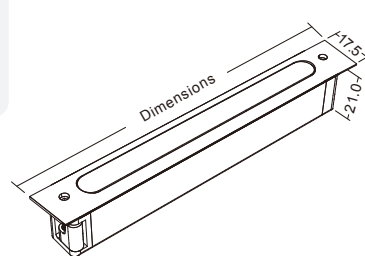

DIMMING

S18R085: 72mm
S18R185: 172mm
S18R285: 272mm
S18R385: 372mm

S18S080: 72mm
S18S180: 172mm
S18S280: 272mm
S18S380: 372mm

14.6-15mm

Model	IP Rating	Power (W)	Lumen Output (lm)	CCT	CRI	Beam Angle	Dimming	Dimensions	Cut Out	Voltage	Fitting Colour
LG-HRL-S18S080	IP65	0.5W	175lm	3000K	≥80	120°	Non Dimmable	80mm	72x14.6-15	24V DC	Aluminium
LG-HRL-S18S180		1.5W						180mm	172x14.6-15 mm		
LG-HRL-S18S280		2.5W						280mm	272x14.6-15 mm		
LG-HRL-S18S380		3.5W						380mm	372x14.6-15 mm		