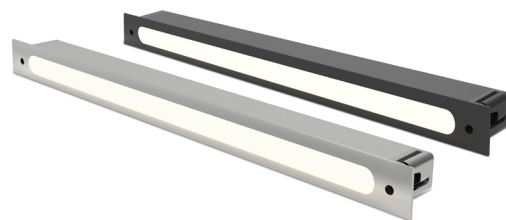

LG-HRL-S18S

Exceptional performance low-voltage LED handrail modules designed to enhance any stairway, ramp, or walkway with soft illumination.

Create ambiance and enhance the safety of an area without the excess glare or harshness of overhead lighting. Modules are suitable for use in stainless steel and aluminium handrails and require a 24VDC driver.

IP65 rated fully weatherproof for outdoor installation.

175

LUMENS

**0.5/1.5/
2.5/3.5W**

WATT

3000K

COLOUR

IP65

IP RATING

24V

DC

120°

BEAM ANGLE

**3
YEARS**

WARRANTY

**NON
DIMMABLE**

DIMMING

S18R085: 72mm
S18R185: 172mm
S18R285: 272mm
S18R385: 372mm

S18S080: 72mm
S18S180: 172mm
S18S280: 272mm
S18S380: 372mm

14.6-15mm

Model	IP Rating	Power (W)	Lumen Output (lm)	CCT	CRI	Beam Angle	Dimming	Dimensions	Cut Out	Voltage	Fitting Colour
LG-HRL-S18S080	IP65	0.5W	175lm	3000K	≥80	120°	Non Dimmable	80mm	72x14.6-15	24V DC	Aluminium
LG-HRL-S18S180		1.5W						180mm	172x14.6-15 mm		
LG-HRL-S18S280		2.5W						280mm	272x14.6-15 mm		
LG-HRL-S18S380		3.5W						380mm	372x14.6-15 mm		