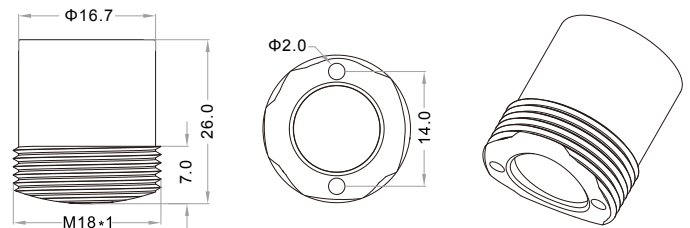

DIMMING

Model	IP Rating	Power (W)	Lumen Output (lm)	CCT	CRI	Beam Angle	Dimming	Dimensions	Cut Out	Voltage	Fitting Colour
Symmetrical Beam Handrail Light											
LG-HRL-M18SM	IP67	1.5W	65lm 85lm	3000K 4000K	≥80	60°	Non Dimmable	Ø16.7x26 mm	Ø17	24V DC	Aluminium
Asymmetrical Beam Handrail Light											
LG-HRL-M18ASM	IP67	1.5W	73lm 93lm	3000K 4000K	≥80	60°	Non Dimmable	Ø16.7x26 mm	Ø17	24V DC	Aluminium