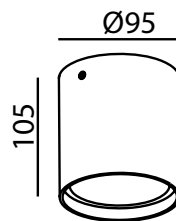

AC

**34°**

BEAM ANGLE

**3  
YEARS**

WARRANTY

**TRIAC**

DIMMING

Model	IP Rating	Power (W)	Lumen Output (lm)	CCT	CRI	Beam Angle	Dimming	Dimensions	Body	Voltage	Fitting Colour
LG-H1981-R	IP54	20W	1,616lm	3000K	≥80	34°	TRIAC	Ø95x105 mm	Aluminium	220-240V AC	White
LG-H1991-SQ								95x95x105 mm			