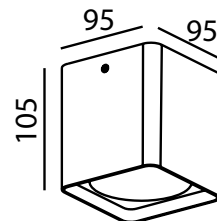

AC

**34°**

BEAM ANGLE

**3  
YEARS**

WARRANTY

**TRIAC**

DIMMING

Model	IP Rating	Power (W)	Lumen Output (lm)	CCT	CRI	Beam Angle	Dimming	Dimensions	Body	Voltage	Fitting Colour
LG-H1981-R	IP54	20W	1,616lm	3000K	≥80	34°	TRIAC	Ø95x105 mm	Aluminium	220-240V AC	White
LG-H1991-SQ								95x95x105 mm			