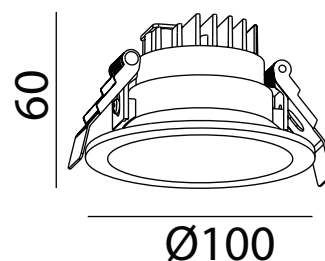

**OPTIONAL
DIMMABLE**

DIMMING

Model	IP Rating	Power (W)	Lumen Output (lm)	CCT	CRI	Beam Angle	Dimming	Dimensions	Body	Voltage	Fitting Colour
LG-H1833	IP65	7W	470lm	3000K	≥80	36°	Optional	Ø100x60mm	Aluminium	220-240V AC	White