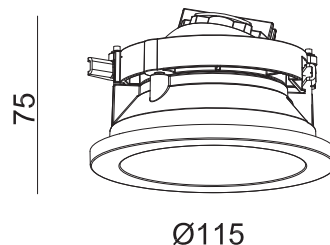

LG-H1831

- Body and bracket in die-cast aluminium
- Powder coated with pretreatment for outdoor use
- Clear glass
- Silicon rubber gasket

709

LUMENS

10W

WATT

3000K

COLOUR

**OPTIONAL
DIMMABLE**

DIMMING

Model	IP Rating	Power (W)	Lumen Output (lm)	CCT	CRI	Beam Angle	Dimming	Dimensions	Body	Voltage	Fitting Colour
LG-H1831	IP65	10W	709lm	3000K	≥80	39°	Optional	Ø115x75mm	Aluminium	220-240V AC	White