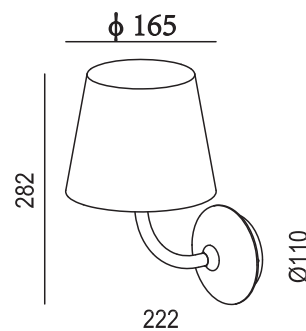

Model	IP Rating	Power (W)	Lumen Output (lm)	CCT	CRI	Beam Angle	Dimming	Dimensions	Body	Voltage	Fitting Colour
LG-H1791	IP65	7W	555lm	3000K	≥85	105°	Optional	Ø165x222x282 mm	Aluminium	220-240V AC	Black