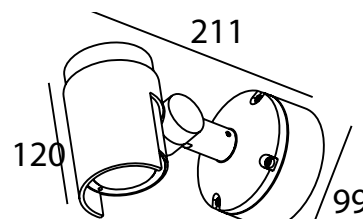

LG-H1661/H1664/H1667

- Body and bracket in die-cast aluminium
- Powder coated with pretreatment for outdoor use
- Clear glass

**613
934
1,283**
LUMENS

**10W
15W
20W**
WATT

3000K
COLOUR

IP65
IP RATING

220-240V
AC

**41°
44°**
BEAM ANGLE

**3
YEARS**
WARRANTY

**OPTIONAL
DIMMABLE**
DIMMING

Model	IP Rating	Power (W)	Lumen Output (lm)	CCT	CRI	Beam Angle	Dimming	Dimensions	Body	Voltage	Fitting Colour
LG-H1661	IP65	10W 15W 20W	613lm 934lm 1283lm	3000K	≥80	41° 44°	Optional	120x211x99 mm	Aluminium	220-240V AC	Black
LG-H1664											
LG-H1667											