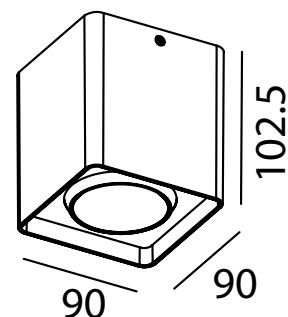

LG-H1301

- Body and bracket in die-cast aluminium
- Powder coated with pretreatment for outdoor use
- Clear glass
- Silicon rubber gasket

581

LUMENS

7W

WATT

3000K

COLOUR

IP54

IP RATING

220-240V

AC

17°

BEAM ANGLE

**3
YEARS**

WARRANTY

**OPTIONAL
DIMMABLE**

DIMMING

Model	IP Rating	Power (W)	Lumen Output (lm)	CCT	CRI	Beam Angle	Dimming	Dimensions	Body	Voltage	Fitting Colour
LG-H1301-BK	IP54	7W	581lm	3000K	≥80	17°	Optional	90x90x102.5 mm	Aluminium	220-240V AC	Black White
LG-H1301-WH											