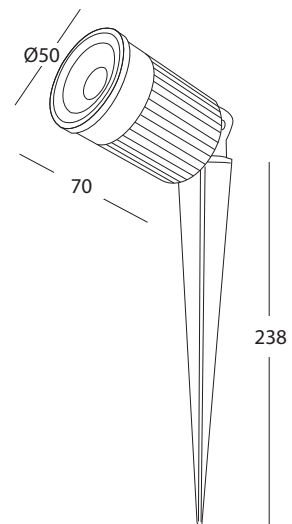

LG-GARDEN-5W

- 5W Directional Spot Light
- Body and bracket in die-cast aluminium
- Powder coated with pretreatment for outdoor use
- Clear PC diffuser

400

LUMENS

5W

WATT

3000K

COLOUR

IP67

IP RATING

12V

DC

45°

BEAM ANGLE

**3
YEARS**

WARRANTY

**OPTIONAL
DIMMABLE**

DIMMING

Snoot

Model	IP Rating	Power (W)	Lumen Output (lm)	CCT	CRI	Beam Angle	Dimming	Dimensions	Body	Voltage	Fitting Colour
LG-GARDEN-5W	IP67	5W	400lm	3000K	≥80	45°	Optional	Ø50x70x238 mm	Die-cast Aluminium	12V DC	Black