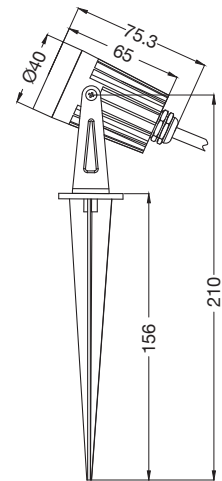

IP67

IP RATING

12V

DC

45°

BEAM ANGLE

**3
YEARS**

WARRANTY

**OPTIONAL
DIMMABLE**

DIMMING

Model	IP Rating	Power (W)	Lumen Output (lm)	CCT	CRI	Beam Angle	Dimming	Dimensions	Body	Voltage	Fitting Colour
LG-GARDEN-3W	IP67	3W	200lm	3000K	≥80	45°	Optional	Ø40x75.3+210 mm	Die-cast Aluminium	12V DC	Black