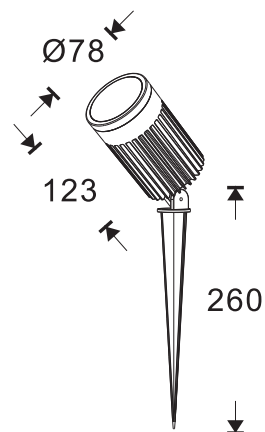

## LG-GARDEN-30W

- 30W Directional Spot Light
- Body and bracket in die-cast aluminium
- Powder coated with pretreatment for outdoor use
- Clear PC diffuser

**2,080**

LUMENS

**30W**

WATT

**3000K**

COLOUR

**IP67**

IP RATING

**12V**

DC

**45°**

BEAM ANGLE

**3  
YEARS**

WARRANTY

**OPTIONAL  
DIMMABLE**

DIMMING

Snoot

Model	IP Rating	Power (W)	Lumen Output (lm)	CCT	CRI	Beam Angle	Dimming	Dimensions	Body	Voltage	Fitting Colour
LG-GARDEN-30W	IP67	30W	2,080lm	3000K	≥80	45°	Optional	Ø78x123+260 mm	Die-cast Aluminium	12V DC	Black