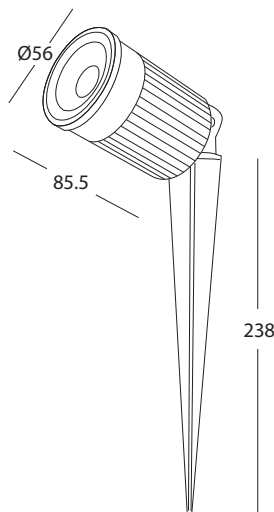

LG-GARDEN-10W

- 10W Directional Spot Light
- Body and bracket in die-cast aluminium
- Powder coated with pretreatment for outdoor use
- Clear PC diffuser

700

LUMENS

10W

WATT

3000K

COLOUR

IP67

IP RATING

12V

DC

45°

BEAM ANGLE

**3
YEARS**

WARRANTY

**OPTIONAL
DIMMABLE**

DIMMING

Snoot

Model	IP Rating	Power (W)	Lumen Output (lm)	CCT	CRI	Beam Angle	Dimming	Dimensions	Body	Voltage	Fitting Colour
LG-GARDEN-10W	IP67	10W	700lm	3000K	≥80	45°	Optional	Ø56x85.5x238 mm	Die-cast Aluminium	12V DC	Black