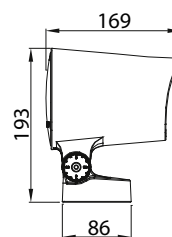

IP66

IP RATING

24V

DC

**10/25
40/60°**

BEAM ANGLE

**3
YEARS**

WARRANTY

**OPTIONAL
DIMMABLE**

DIMMING

Model	IP Rating	Power (W)	Lumen Output (lm)	CCT	CRI	Beam Angle	Dimming	Dimensions	Cut Out	Body	Voltage	Fitting Colour
LG-FLOOD0892	IP66	25W	2,250lm	3000K 4000K	≥80	10° 25° 40° 60°	Optional	135x169x193 mm	N/A	Aluminium	24V DC	Black Silver