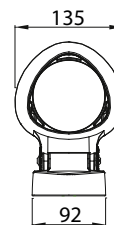

IP66

IP RATING

24V

DC

**10/25
40/60°**

BEAM ANGLE

**3
YEARS**

WARRANTY

**OPTIONAL
DIMMABLE**

DIMMING

Model	IP Rating	Power (W)	Lumen Output (lm)	CCT	CRI	Beam Angle	Dimming	Dimensions	Cut Out	Body	Voltage	Fitting Colour
LG-FLOOD0892	IP66	25W	2,250lm	3000K 4000K	≥80	10° 25° 40° 60°	Optional	135x169x193 mm	N/A	Aluminium	24V DC	Black Silver