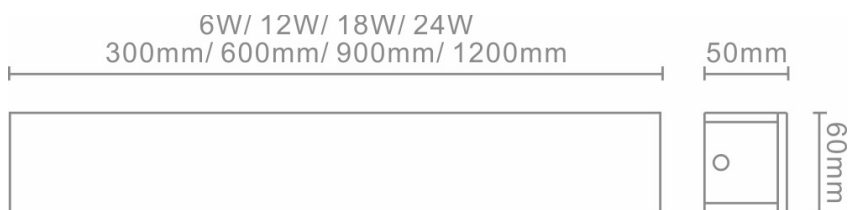

**NON
DIMMABLE**

DIMMING

Tailor-made, maximum 2.5 Meters

Model	IP Rating	Power (W)	Lumen Output (lm)	CCT	CRI	Beam Angle	Dimming	Dimensions	Mount	Voltage	Fitting Colour
LG-AUT6993	IP44	6W 12W 18W 24W	800lm	2700K 3000K 4000K	≥80	120°	Non Dimming	50x60x 300mm 600mm 900mm 1200mm	Wall Surface Mirror	220-240V AC	Matt Black Matt White Chrome