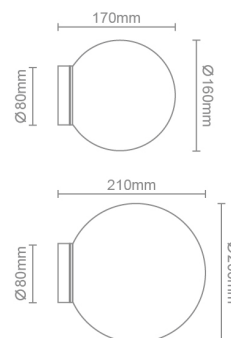

## LG-AUT2339

IP44 ball luminaire, milky-white blown glass diffuser and aluminium recess-mounting base. G9 globe.

**G9 Globe  
Dependent**

LUMENS

**3W  
5W**

WATT

**2700K  
3000K  
4000K**

COLOUR

**NON  
DIMMABLE**

DIMMING

Model	IP Rating	Power (W)	Lumen Output (lm)	CCT	CRI	Beam Angle	Dimming	Dimensions	Material	Diffuser	Voltage	Colour
LG-AUT2339-160	IP44	3W 5W	G9 Globe Dependent	2700K 3000K 4000K	≥90	120°	Non Dimmable	Ø160 x 170 mm	Aluminium + Glass	Milky White Frosted Glass	220- 240V AC	Chrome Matt Black Matt White
LG-AUT2339-200								Ø200 x 210 mm				