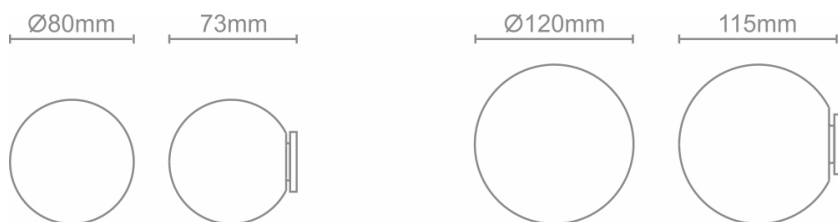

**NON
DIMMABLE**

DIMMING

Model	IP Rating	Power (W)	Lumen Output (lm)	CCT	CRI	Beam Angle	Dimming	Dimensions	Material	Diffuser	Voltage	Colour
LG-AUT2335-80	IP44	3W 5W	G9 Globe Dependent	2700K 3000K 4000K	≥80	120°	Non Dimmable	Ø80 x 73 mm	Aluminium + Glass	Milky White Frosted Glass	220- 240V AC	Aluminium Matt Black
LG-AUT2335-120								Ø120 x 115 mm				