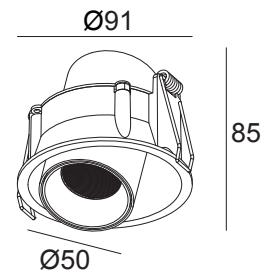

LG-ALDL1057

High quality LED Downlight. IP rating of 20 with up to 1,180lm and a beam angle of 24/36/55°. Available in powder coated black and white.

1,180

LUMENS

13W

WATT

**2700K
3000K**

COLOUR

IP20

IP RATING

200-240V

AC

24/36/55°

BEAM ANGLE

**5
YEARS**

WARRANTY

**Phase-Cut
DALI**

DIMMING

Model	IP Rating	Power (W)	Lumen Output (lm)	CCT	CRI	Beam Angle	Dimming	Dimensions	Cut Out	Voltage	Fitting Colour
LG-ALDL1057	IP20	13W	1,180lm	2700K 3000K	≥80	24° 36° 55°	Phase-Cut DALI	Ø91x85 mm	Ø83mm	200-240V AC	Black White