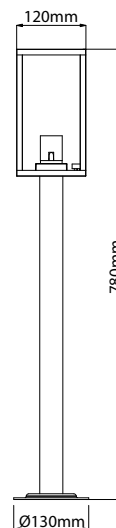

## LG-AB5805

- Body and bracket in die-cast aluminium
- Powder coated with pretreatment for outdoor use
- Clear PC diffuser
- Aluminium reflector

**GLOBE  
DEPENDANT**

LUMENS

**E27 40W**

WATT(MAX)

**3000K**

COLOUR

**IP44**

IP RATING

**220-240V**

AC

**30°**

BEAM ANGLE

**3  
YEARS**

WARRANTY

**OPTIONAL  
DIMMABLE**

DIMMING

Model	IP Rating	Power (W)	Lumen Output (lm)	CCT	CRI	Beam Angle	Dimming	Dimensions	Body	Voltage	Fitting Colour
LG-AB5805	IP44	E27 40W MAX	Globe Dependant	3000K	≥80	30°	Optional	120x120x780 mm	Die-cast Aluminium	220-240V AC	Black